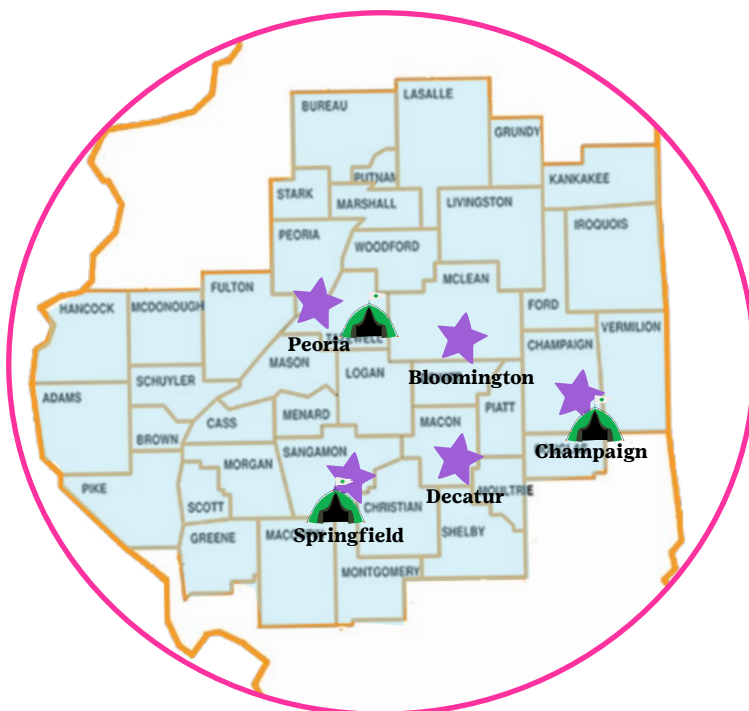

Our Council

About GSCI

Girl Scouts of Central Illinois serves 13,000 girls and 4,000 adult members annually in 38 counties throughout central Illinois: Adams, Brown, Bureau, Cass, Champaign, Christian, DeWitt, Douglas, Ford, Fulton, Greene, Hancock, Iroquois, LaSalle, Livingston, Logan, Macon, Macoupin, Marshall, Mason, McDonough, McLean, Menard, Montgomery, Morgan, Moultrie, Peoria, Piatt, Pike, Putnam, Sangamon, Schuyler, Scott, Shelby, Stark, Tazewell, Vermilion and Woodford.

Contact Us

GetYourGirlPower.org

888-623-1237

customercare@girlscouts-gsci.org

@gscentralil

@gscentralil

Service Center

Camp

Service Centers

Springfield Service Center - Headquarters

3020 Baker Dr.
Springfield, IL 62703

Bloomington Service Center*

3 Westport Ct.
Bloomington, IL 61704

Champaign Service Center

2001 Round Barn Rd., Suite C
Champaign, IL 61820

Decatur Urban Program Center*

1170 E. Pershing Rd.
Decatur, IL 62526

Peoria Service Center

1103 W. Lake Ave.
Peoria, IL 61614

Service Center Operating Hours

Monday - Thursday: 8am-5pm

Friday 8am-noon

*Bloomington and Decatur locations are open by appointment only on Tuesdays and Thursdays.

Trefoil Boutiques have different hours of operation. View complete operating hours at GetYourGirlPower.org.

Camps

Camp Kiwanis

301 Sugar Ln.
Mahomet, IL 61853

Camp Tapawingo

1450 Hickory Point Rd.
Metamora, IL 61548

Camp Widjiwagan

71 Wienold Ln.
Springfield, IL 62711